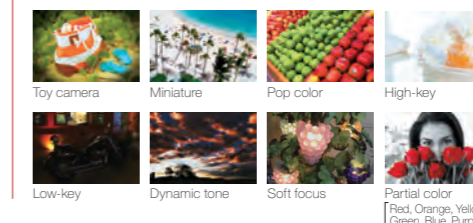

FINEPIX F900 EXR

- **20x Optical Zoom (25-500mm*) + 40x Intelligent Digital Zoom with Optical Image Stabilization (CMOS-Shift)**

- **1/2" EXR CMOS II sensor & EXR Processor II**
  - Intelligent Hybrid AF: **0.05 sec.*2**
  - Continuous shooting: **11 fps**3** at Full Resolution (MAX. 5 frames)
  - **108 EXR AUTO shooting patterns**

- **Full HD Movie 1080p/60fps with continuous phase detection AF and stereo sound**

- **Wi-Fi**4 connect**

- **3.0-inch 920K-dot with wide viewing angle LCD**

- **Artistic functions**
  - Advanced Filter (8 effects), Multiple Exposure, Motion Panorama 360

Optional Accessories

Li-ion battery NP-50, Battery charger BC-45W, DC coupler CP-50, AC power adapter AC-5VX

Responsive!

EXR CMOS Sensor & New Processor

New Intelligent Hybrid AF Delivers World's Fastest 0.05-second*2 AF Thanks to New EXR CMOS II Sensor

The F900EXR's new "Intelligent Hybrid AF system" focuses in as little as 0.05sec.*2 when employing the new Phase Detection AF which uses special new pixels that have been added to the EXR-CMOS II sensor. Its speed ensures that your subject will be captured at the precise moment you want them to be, avoiding missed photo opportunities. The camera automatically switches between Phase Detection AF and Contrast Detection AF depending on the subject and scene, guaranteeing superb ease-of-use and fast, accurate autofocus no matter what the setting or shooting conditions.

Speedy Response

	F900EXR	F850EXR
High-speed AF	0.05 sec.*2	0.21 sec.
Fast Startup	1.1 sec.*3	1.1 sec.*3
Shooting Interval	0.5 sec.*3	0.5 sec.*3
High-speed Continuous Shooting	11 fps *3	9.0 fps *3